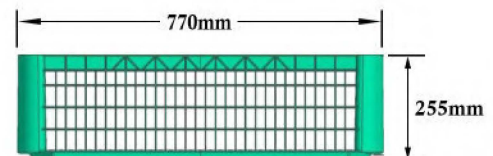

CHICKEN CAGE-DRAWER

1160X770X255MM

Can be kept well arranged

Semi-pierced for ventilation

TECHNICAL SPECIFICATION

TECHNICAL DATA	
DIM-External (mm)	L:1160 x W:770 x H:255 MM
Material	HDPE / PP
Color	● ● ● ● ●
Type	Total Perforated
Item Code / Barcode	