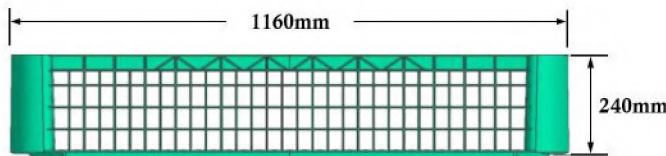

CHICKEN CAGE-DRAWER

1160X770X255MM

Can be kept well arranged

Semi-pierced for ventilation

TECHNICAL SPECIFICATION

TECHNICAL DATA	
DIM-External (mm)	L:1160 x W:770 x H:255 MM
Material	HDPE / PP
Color	● ● ● ● ●
Type	Total Perforated
Item Code / Barcode	