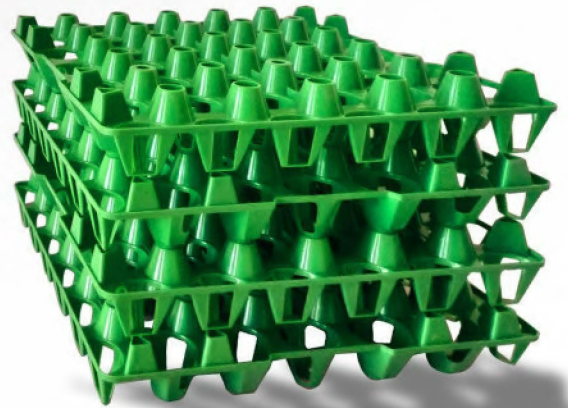

EGG TRAY

290X290X54MM

NESTABLE

STACKABLE

TECHNICAL DATA

Outer size (mm)	L:290 x W:290 x H:54 MM
Max egg dia (mm)	34 MM
Material	HDPE / PP
Color	● ● ○
No. of eggs	30
Type	Ventilated
Weight	0.15 Kg
Item Code / Barcode	