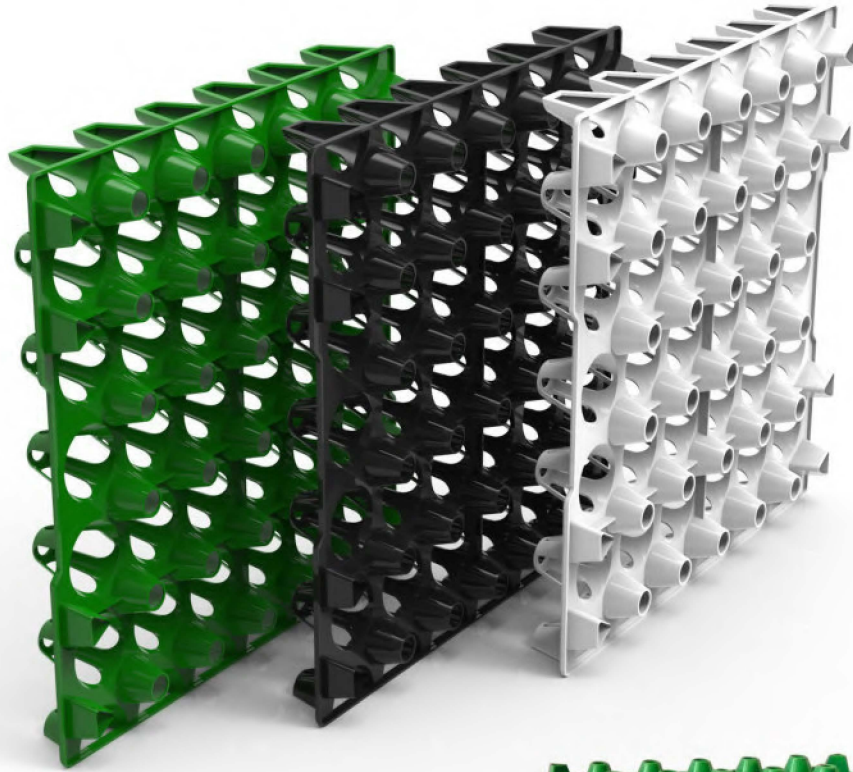

EGG TRAY

290X290X54MM

NESTABLE

STACKABLE

TECHNICAL DATA

Outer size (mm)	L:290 x W:290 x H:54 MM
Max egg dia (mm)	34 MM
Material	HDPE / PP
Color	● ● ○
No. of eggs	30
Type	Ventilated
Weight	0.15 Kg
Item Code / Barcode	