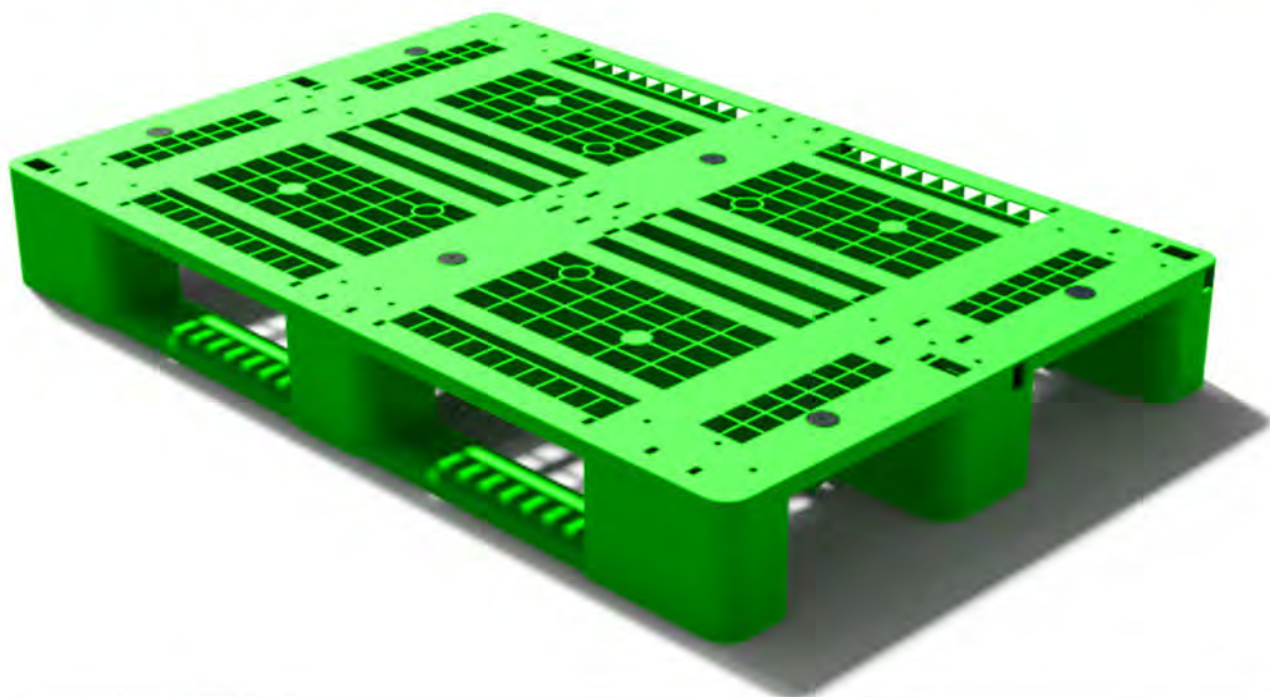

ST-09 | 3RUNNER

TECHNICAL SPECIFICATION

TECHNICAL DATA

Dimension(mm)	L:1200 x W:800 x H:150		
Material	HDPE / PP		
Color			
Loading Capacity (Kgs) : ST09 3R	STATIC	DYNAMIC	RACKING
	4000 Kg	1000 Kg	N/A
Item Code / Barcode			

Load Quantity	20 ft	40 ft	Trailer Truck
	250 pcs	540 pcs	600 pcs