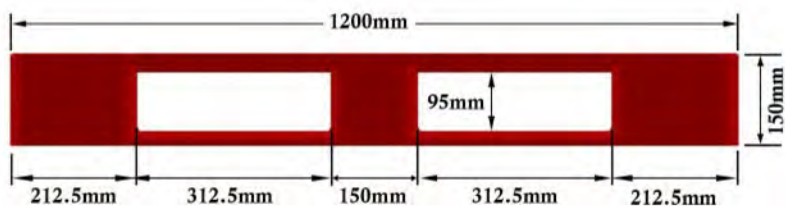

ST-09 | 3RUNNER

TECHNICAL SPECIFICATION

TECHNICAL DATA

Dimension(mm)	L:1200 x W:800 x H:150		
Material	HDPE / PP		
Color			
Loading Capacity (Kgs) : ST09 3R	STATIC	DYNAMIC	RACKING
	4000 Kg	1000 Kg	N/A
Item Code / Barcode			

Load Quantity	20 ft	40 ft	Trailer Truck
	250 pcs	540 pcs	600 pcs