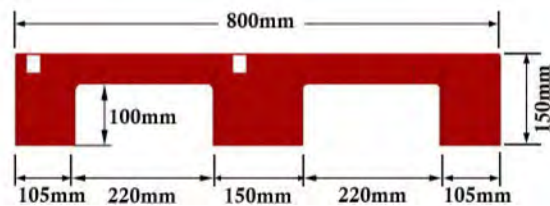

ST-09 | 3RUNNER

TECHNICAL SPECIFICATION

TECHNICAL DATA

Dimension(mm)	L:1200 x W:800 x H:150		
Material	HDPE / PP		
Color			
Loading Capacity (Kgs) : ST09 3R	STATIC	DYNAMIC	RACKING
	4000 Kg	1000 Kg	N/A
Item Code / Barcode			

Load Quantity	20 ft	40 ft	Trailer Truck
	250 pcs	540 pcs	600 pcs