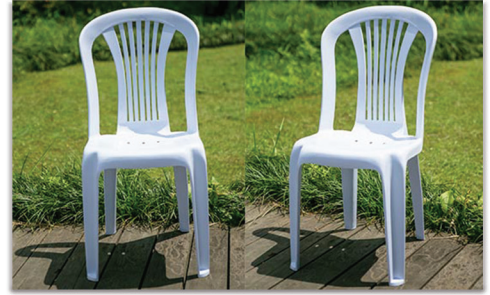

PLASTIC CHAIR | WITHOUT ARM

TECHNICAL DATA	
Dimension(mm)	L:440 X W:485 X H:880mm
Material	HDPE / PP
Type	Without Arm
Color	
FEATURES:	<ul style="list-style-type: none"> ▶ <i>Customize Colors Accept</i> ▶ <i>Stackable for saving space</i> ▶ <i>Easy for Transportation</i>